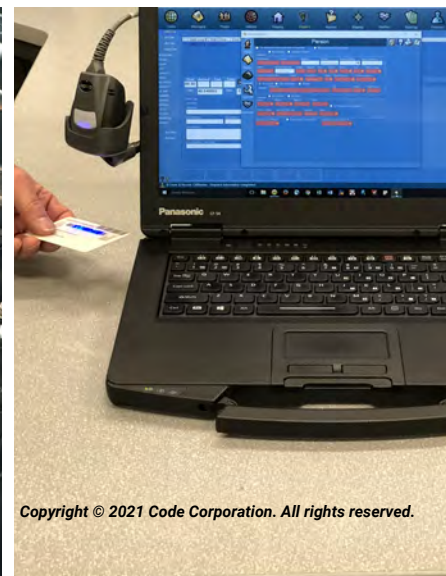

STREAMLINE PUBLIC SECTOR WORKFLOWS

LAW ENFORCEMENT

- Instantly decode data from all 1D and 2D barcodes
- Reliably scan licenses and registrations to streamline eCitations, eCrash reports, and roadside checks

EVIDENCE TRACKING

Facilitate accurate chain-of-custody and asset tracking for all critical case information and forensic evidence.

DMV, MVD & BMV

Populate applications with info from any state driver license, regardless of current or future AAMVA standards.

AGE VERIFICATION

Quickly read and display parsed data from any state-issued driver license, ID card, digital ID, or military ID.

SPECIALTY APPLICATIONS

Customize or develop a self-contained barcode reading solution for quick and easy integration of barcoded data into any existing software application.

code™

codecorp.com

D042186 ENG Law Enforcement Product Overview Card

Copyright © 2021 Code Corporation. All rights reserved.